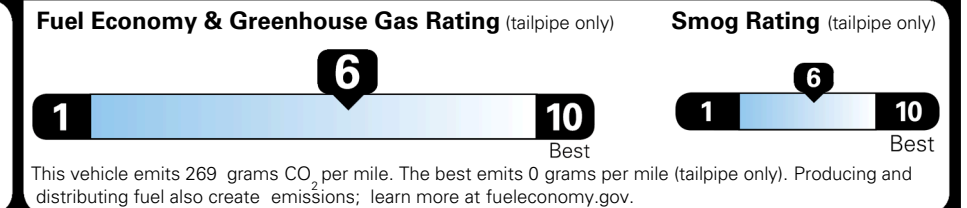

\$1,200.00

\$900.00

MSRP INCLUDING OPTIONS

\$ 27,590.00

INLAND FREIGHT AND HANDLING

\$ 1,245.00

TOTAL MANUFACTURER'S SUGGESTED RETAIL PRICE ▶

\$ 28,835.00

EPA DOT Fuel Economy and Environment

Gasoline Vehicle

You save \$1,000
 in fuel costs
 over 5 years
 compared to the
 average new vehicle.

Annual fuel cost
\$1,500

Actual results will vary for many reasons, including driving conditions and how you drive and maintain your vehicle. The average new vehicle gets 29 MPG and costs \$8,500 to fuel over 5 years. Cost estimates are based on 15,000 miles per year at \$ 3.30 per gallon. MPGe is miles per gasoline gallon equivalent. Vehicle emissions are a significant cause of climate change and smog.