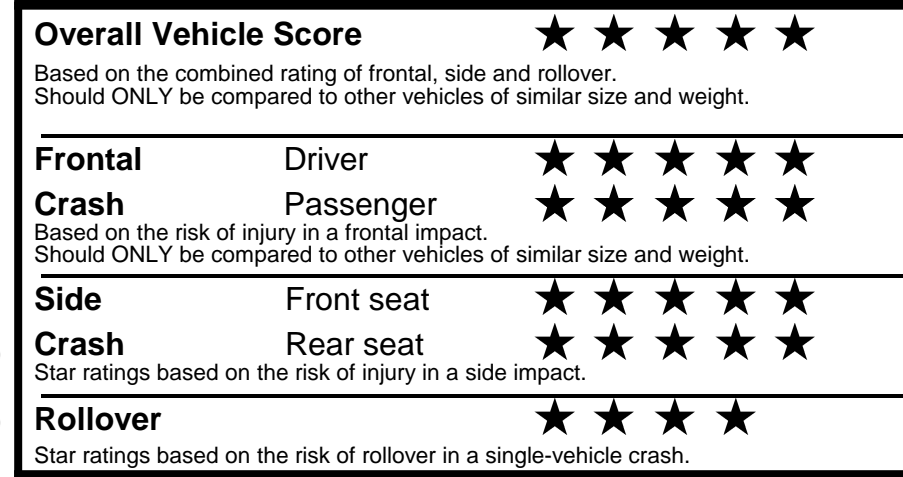

fueleconomy.gov

Calculate personalized estimates and compare vehicles

GOVERNMENT 5-STAR SAFETY RATINGS

PARTS CONTENT INFORMATION

FOR VEHICLES IN THIS CAR LINE U.S./CANADIAN PARTS CONTENT: 55 %

MAJOR SOURCES OF FOREIGN PARTS: KOREA: 30%