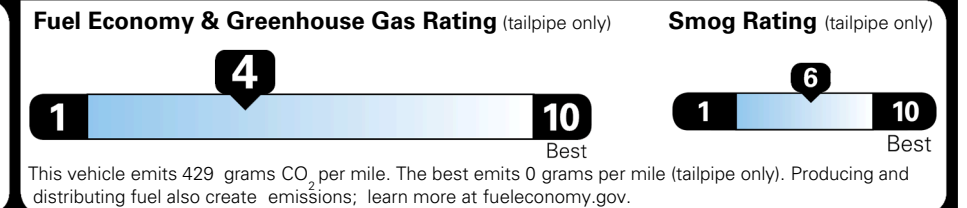

Actual results will vary for many reasons, including driving conditions and how you drive and maintain your vehicle. The average new vehicle gets 29 MPG and costs $8,000 to fuel over 5 years. Cost estimates are based on 15,000 miles per year at $ 3.10 per gallon. MPGe is miles per gasoline gallon equivalent. Vehicle emissions are a significant cause of climate change and smog.

fueleconomy.gov

Calculate personalized estimates and compare vehicles

GOVERNMENT 5-STAR SAFETY RATINGS

Overall Vehicle Score	Not Rated	
Based on the combined rating of frontal, side and rollover. Should ONLY be compared to other vehicles of similar size and weight.		
Frontal	Driver	Not Rated
Crash	Passenger	Not Rated
Based on the risk of injury in a frontal impact. Should ONLY be compared to other vehicles of similar size and weight.		
Side	Front seat	Not Rated
Crash	Rear seat	Not Rated
Star ratings based on the risk of injury in a side impact.		
Rollover	Not Rated	
Star ratings based on the risk of rollover in a single-vehicle crash.		

Star ratings range from 1 to 5 stars (★★★★★) with 5 being the highest.
Source: National Highway Traffic Safety Administration (NHTSA).
www.safercar.gov or 1-888-327-4236

Manufacturer's suggested retail price includes Manufacturer's recommended pre-delivery service. License and title fees, state and local taxes and other dealer installed options and accessories are not included in the manufacturer's suggested retail price.

PARTS CONTENT INFORMATION

FOR VEHICLES IN THIS CAR LINE U.S./CANADIAN PARTS CONTENT: 50 %

MAJOR SOURCES OF FOREIGN PARTS: KOREA: 35%

NOTE: PARTS CONTENT DOES NOT INCLUDE FINAL ASSEMBLY, DISTRIBUTION, OR OTHER NON-PARTS COSTS.

FOR THIS VEHICLE FINAL ASSEMBLY POINT: WEST POINT, GA, USA

COUNTRY OF ORIGIN
ENGINE (MOTOR): KOREA
TRANSMISSION: USA