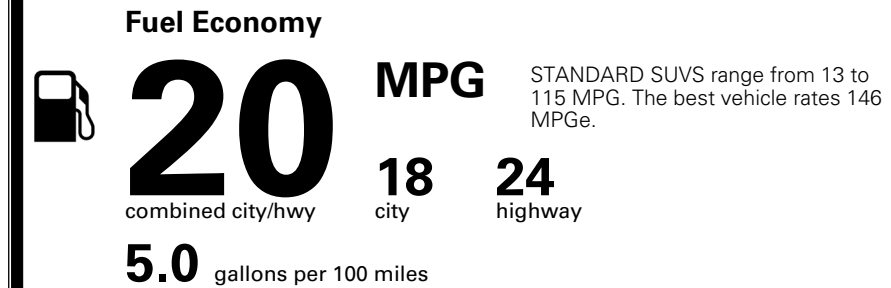

\$495.00
 \$250.00
 \$145.00

MSRP INCLUDING OPTIONS

\$ 48,180.00

INLAND FREIGHT AND HANDLING

\$ 1,545.00

TOTAL MANUFACTURER'S SUGGESTED RETAIL PRICE ▶

\$ 49,725.00

TOTAL ADDITIONAL WEIGHT: 11.7

EPA DOT Fuel Economy and Environment

Gasoline Vehicle

You spend
\$3,500
 more in fuel costs
 over 5 years
 compared to the
 average new vehicle.

Annual fuel cost
\$2,300

Actual results will vary for many reasons, including driving conditions and how you drive and maintain your vehicle. The average new vehicle gets 29 MPG and costs \$8,000 to fuel over 5 years. Cost estimates are based on 15,000 miles per year at \$ 3.10 per gallon. MPGe is miles per gasoline gallon equivalent. Vehicle emissions are a significant cause of climate change and smog.