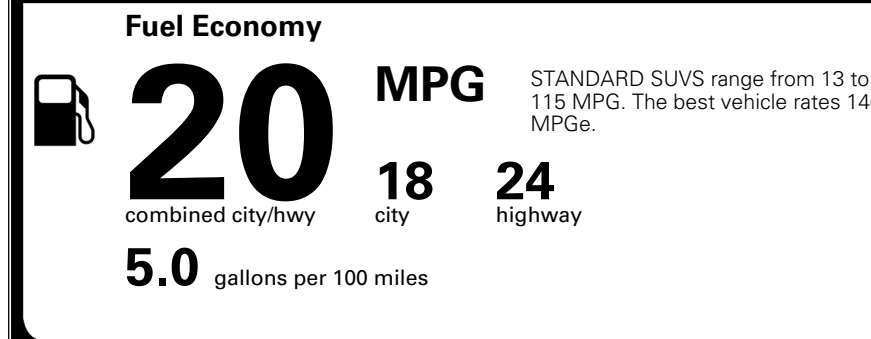

WARRANTY
10 Year/100,000 Mile Limited Powertrain Warranty
5 Year/60,000 Mile Limited Basic Warranty
5 Year/60,000 Mile Roadside Assistance

*Additional terms and conditions apply.
**Kia Connect may be currently unavailable for some Model Year 2022 and newer vehicles sold or purchased in Massachusetts; please see owners.kia.com for more information.
NOTE: When you purchase this vehicle, Kia America, Inc. collects personal information you provide to the dealership. For information on our collection and use of personal information and your rights, please see our Privacy Policy on www.kia.com.

MANUFACTURER'S SUGGESTED RETAIL PRICE ▶

COMPARE X-LINE EX AWD FEATURES

Added to/in place of standard EX AWD features

- 21" Gloss Black Alloy Wheels
- LED Projector Fog Lights
- X-Line Exterior and Interior Styling
- Liftgate Lamp
- Black Exterior Emblems
- 2nd Row Captain's Chairs (2 Seats)
- Self-Leveling Rear Suspension

ADDITIONAL INSTALLED EQUIPMENT:
(In addition to or in place of standard features)
Carpeted Floor Mats
Mud Guards X-Line

MSRP INCLUDING OPTIONS

INLAND FREIGHT AND HANDLING

TOTAL MANUFACTURER'S SUGGESTED RETAIL PRICE ▶

TOTAL ADDITIONAL WEIGHT: 11.7

$ 47,290.00

Included
Included
Included
Included
Included
Included
Included

$250.00
$145.00

$ 47,685.00

$ 1,545.00

$ 49,230.00

EPA DOT Fuel Economy and Environment

Gasoline Vehicle

You spend $3,500 more in fuel costs over 5 years compared to the average new vehicle.

Annual fuel cost $2,300