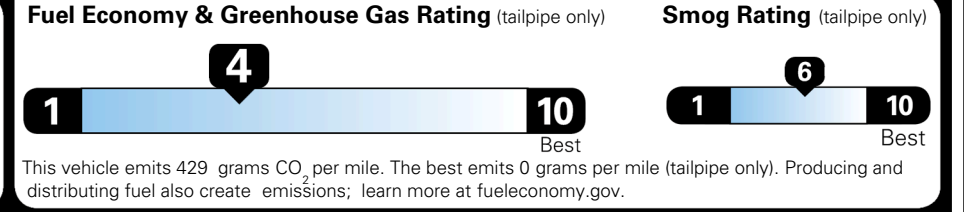

Actual results will vary for many reasons, including driving conditions and how you drive and maintain your vehicle. The average new vehicle gets 29 MPG and costs $8,000 to fuel over 5 years. Cost estimates are based on 15,000 miles per year at $ 3.10 per gallon. MPGe is miles per gasoline gallon equivalent. Vehicle emissions are a significant cause of climate change and smog.

fueleconomy.gov

Calculate personalized estimates and compare vehicles

GOVERNMENT 5-STAR SAFETY RATINGS

Overall Vehicle Score	Not Rated	
Based on the combined rating of frontal, side and rollover. Should ONLY be compared to other vehicles of similar size and weight.		
Frontal Crash	Driver	Not Rated
	Passenger	Not Rated
Based on the risk of injury in a frontal impact. Should ONLY be compared to other vehicles of similar size and weight.		
Side Crash	Front seat	Not Rated
	Rear seat	Not Rated
Star ratings based on the risk of injury in a side impact.		
Rollover	Not Rated	
Star ratings based on the risk of rollover in a single-vehicle crash.		

Star ratings range from 1 to 5 stars (★★★★★) with 5 being the highest.
Source: National Highway Traffic Safety Administration (NHTSA).
www.safercar.gov or 1-888-327-4236

Manufacturer's suggested retail price includes Manufacturer's recommended pre-delivery service. License and title fees, state and local taxes and other dealer installed options and accessories are not included in the manufacturer's suggested retail price.

PARTS CONTENT INFORMATION

FOR VEHICLES IN THIS CAR LINE U.S./CANADIAN PARTS CONTENT: 50 %

MAJOR SOURCES OF FOREIGN PARTS: KOREA: 35%

NOTE: PARTS CONTENT DOES NOT INCLUDE FINAL ASSEMBLY, DISTRIBUTION, OR OTHER NON-PARTS COSTS.

FOR THIS VEHICLE FINAL ASSEMBLY POINT: WEST POINT, GA, USA

COUNTRY OF ORIGIN ENGINE (MOTOR): KOREA
TRANSMISSION: USA