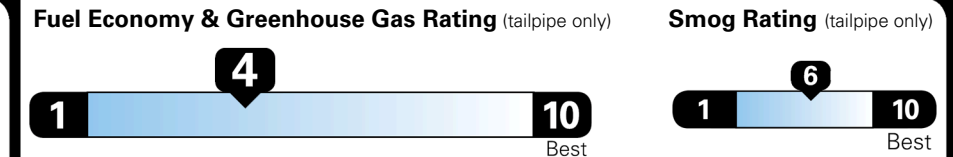

You spend
$3,500
more in fuel costs
over 5 years
compared to the
average new vehicle.

Annual fuel cost
$2,300