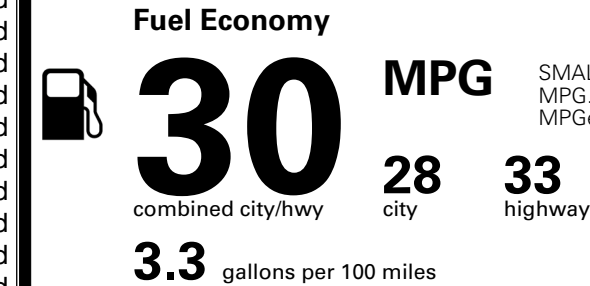

\$ 26,590.00

INLAND FREIGHT AND HANDLING

\$ 1,495.00

TOTAL MANUFACTURER'S SUGGESTED RETAIL PRICE ▶

\$ 28,085.00

*Additional terms and conditions apply.

**Kia Connect may be currently unavailable for some Model Year 2022 and newer vehicles sold or purchased in Massachusetts; please see owners.kia.com for more information.

TOTAL ADDITIONAL WEIGHT: 7.2

EPA DOT Fuel Economy and Environment

Gasoline Vehicle

SMALL SUVs range from 14 to 138 MPG. The best vehicle rates 146 MPGe.

You save \$250
 in fuel costs over 5 years compared to the average new vehicle.