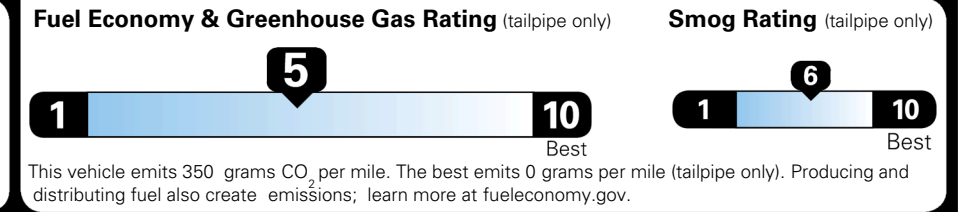

TOTAL ADDITIONAL WEIGHT: 7.2

EPA DOT Fuel Economy and Environment

Gasoline Vehicle

You spend \$1,500 more in fuel costs over 5 years compared to the average new vehicle.

Annual fuel cost \$2,000

Actual results will vary for many reasons, including driving conditions and how you drive and maintain your vehicle. The average new vehicle gets 29 MPG and costs \$8,500 to fuel over 5 years. Cost estimates are based on 15,000 miles per year at \$ 3.30 per gallon. MPGe is miles per gasoline gallon equivalent. Vehicle emissions are a significant cause of climate change and smog.