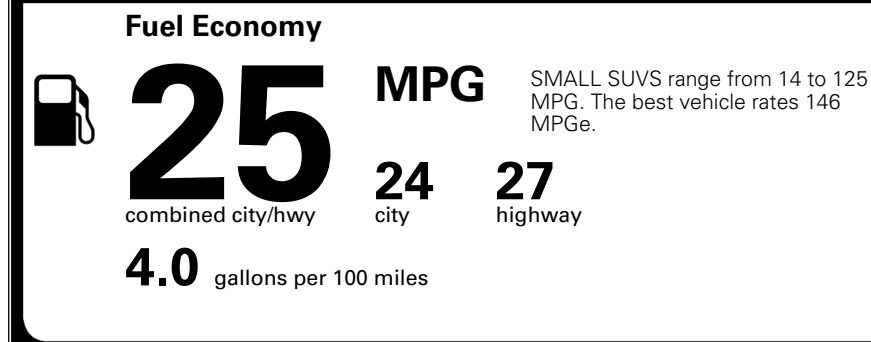

Included
Included
Included
Included
Included
Included
Included
Included
Included
Included

ADDITIONAL INSTALLED EQUIPMENT:

(In addition to or in place of standard features)

- Fusion Black Paint $395.00
- SX Sunroof Package $800.00
- Power Sunroof with Sunshade
- Ventilated Front Seats
- Smartphone Digital Key* (Requires Kia Connect**)
- Carpeted Floor Mats $200.00
- Mud Guards $155.00

$395.00
$800.00
$200.00
$155.00

MSRP INCLUDING OPTIONS

$ 32,940.00

INLAND FREIGHT AND HANDLING

$ 1,445.00

TOTAL MANUFACTURER'S SUGGESTED RETAIL PRICE ▶

$ 34,385.00

*Additional terms and conditions apply.
**Kia Connect may be currently unavailable for some Model Year 2022 and newer vehicles sold or purchased in Massachusetts; please see owners.kia.com for more information.
NOTE: When you purchase this vehicle, Kia America, Inc. collects personal information you provide to the dealership. For information on our collection and use of personal information and your rights, please see our Privacy Policy on www.kia.com.

TOTAL ADDITIONAL WEIGHT: 7.2

EPA DOT Fuel Economy and Environment

Gasoline Vehicle

You spend $1,500 more in fuel costs over 5 years compared to the average new vehicle.

Annual fuel cost $2,000