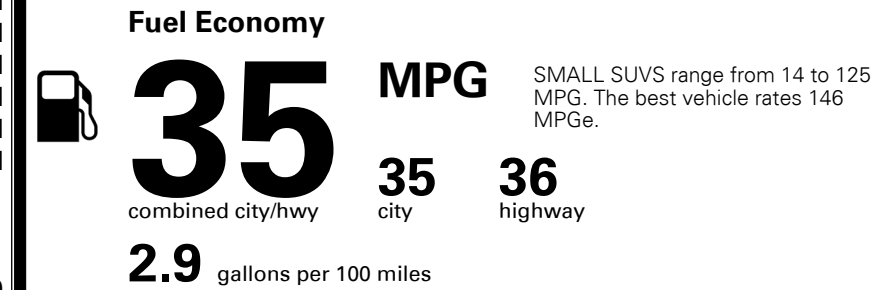

EPA DOT Fuel Economy and Environment

Gasoline Vehicle

You save $1,500
in fuel costs over 5 years compared to the average new vehicle.

Annual fuel cost $1,400