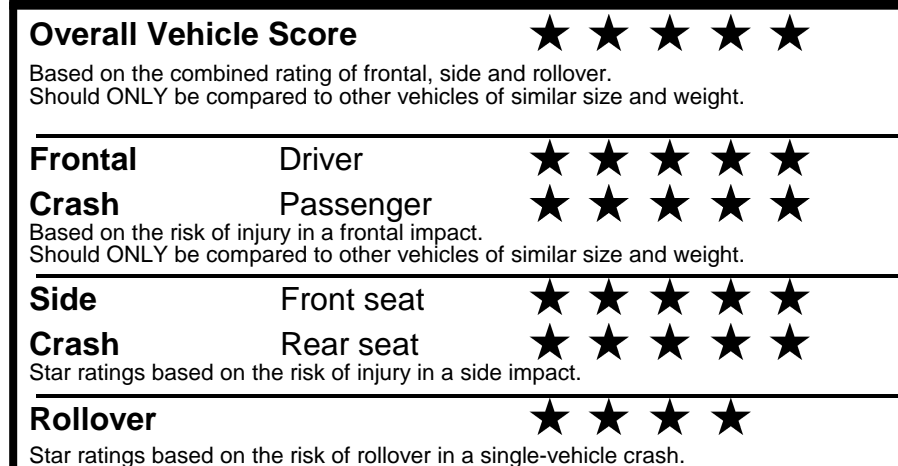

fueleconomy.gov
 Calculate personalized estimates and compare vehicles

Smartphone QR Code

GOVERNMENT 5-STAR SAFETY RATINGS

Star ratings range from 1 to 5 stars (★★★★★) with 5 being the highest.
 Source: National Highway Traffic Safety Administration (NHTSA).
www.safercar.gov or 1-888-327-4236