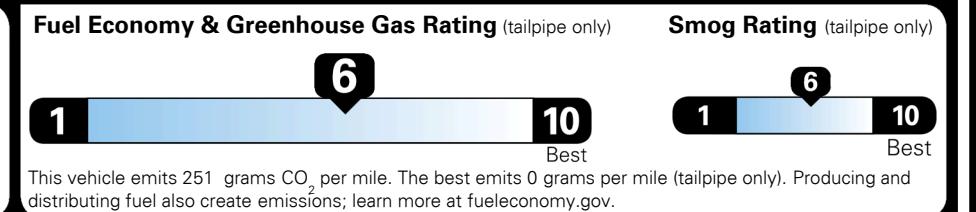

Actual results will vary for many reasons, including driving conditions and how you drive and maintain your vehicle. The average new vehicle gets 29 MPG and costs $8,500 to fuel over 5 years. Cost estimates are based on 15,000 miles per year at $ 3.30 per gallon. MPGe is miles per gasoline gallon equivalent. Vehicle emissions are a significant cause of climate change and smog.

fueleconomy.gov
Calculate personalized estimates and compare vehicles

Smartphone QR Code